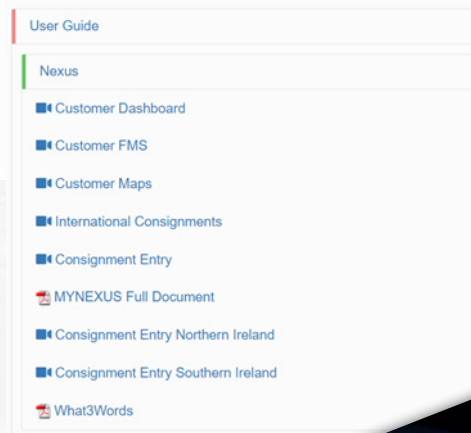

MYNEXUS

User Guide & Video Access

MyNexus contains Self-Serve information on how to use the award winning platform.

To view the relevant materials log into MyNexus using your username and password at <https://mynexus.pallex.com>

From the header bar, click on the **information icon**.

Navigate to the **User Guide** section to view both videos and user guides which assist in the use of MyNexus.

PALLEX
GROUP

Pall-Ex House, Victoria Road,
Ellistown, Leicestershire LE67 1FH
Tel: 01530 239 000 Email: info@pallex.co.uk